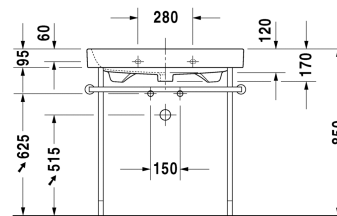

**Happy D.2 Washbasin, furniture washbasin # 2318800000 / 2318800030 / 2318800060**

| < 800 mm > |

6365 Happy D.2

Washbasin, furniture washbasin	Dimension	Weight	Order number
with overflow, with tap platform, overflow clip chrome included, 800 mm			
<b>Colors</b>			
00 White Alpin			
<b>Variant</b>			
●	800 x 505 mm	25,900 kg	2318800000
● ● ●	800 x 505 mm	25,900 kg	2318800030
☒	800 x 505 mm	25,900 kg	2318800060
Sanitary ceramics with the special WonderGliss surface finish will remain clean and attractive-looking for a long time to come. When ordering WonderGliss please add a "1" as eleventh digit to the model number.			
<b>Accessory</b>			
Design Siphon		1,500 kg	005036
Space saving siphon	1 1/4" mm	0,400 kg	005073
Space saving siphon	1 1/4" mm	0,400 kg	005076
<b>Suitable products</b>			
Vanity unit wall-mounted 2 drawers, upper drawer including cut-out for siphon and siphon cover, for Happy D.2 # 231880 (not ground), 775 x 480 mm	775 x 480 mm		H26365
Metal console height adjustable +50 mm, chrome, for washbasin # 231880,			003077

Happy D.2 Washbasin, furniture washbasin # 2318800000 /  
2318800030 / 2318800060

|< 800 mm >|

Vanity unit floor-standing 2 drawers, upper drawer including  
cut-out for siphon and siphon cover, for Happy D.2 # 231880 775 x 480 mm  
(not ground), 775 x 480 mm

H26373

*All drawings contain the necessary measurements which are subject to standard tolerances. They are stated in mm and are non-binding.  
Exact measurements, in particular for customised installation scenarios, can only be taken from the finished ceramic piece.*