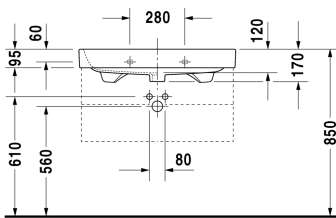

**Happy D.2 Washbasin, furniture washbasin # 2318800000 / 2318800030 / 2318800060**

| < 800 mm > |

6365 Happy D.2

Washbasin, furniture washbasin	Dimension	Weight	Order number
with overflow, with tap platform, overflow clip chrome included, 800 mm			
<b>Colors</b>			
00 White Alpin			
<b>Variant</b>			
●	800 x 505 mm	25,900 kg	2318800000
● ● ●	800 x 505 mm	25,900 kg	2318800030
☒	800 x 505 mm	25,900 kg	2318800060
Sanitary ceramics with the special WonderGliss surface finish will remain clean and attractive-looking for a long time to come. When ordering WonderGliss please add a "1" as eleventh digit to the model number.			
<b>Accessory</b>			
Design Siphon		1,500 kg	005036
Space saving siphon	1 1/4" mm	0,400 kg	005073
Space saving siphon	1 1/4" mm	0,400 kg	005076
<b>Suitable products</b>			
Vanity unit wall-mounted 2 drawers, upper drawer including cut-out for siphon and siphon cover, for Happy D.2 # 231880 (not ground), 775 x 480 mm	775 x 480 mm		H26365
Metal console height adjustable +50 mm, chrome, for washbasin # 231880,			003077

Happy D.2 Washbasin, furniture washbasin # 2318800000 /  
2318800030 / 2318800060

|< 800 mm >|

Vanity unit floor-standing 2 drawers, upper drawer including  
cut-out for siphon and siphon cover, for Happy D.2 # 231880 775 x 480 mm  
(not ground), 775 x 480 mm

H26373

*All drawings contain the necessary measurements which are subject to standard tolerances. They are stated in mm and are non-binding.  
Exact measurements, in particular for customised installation scenarios, can only be taken from the finished ceramic piece.*