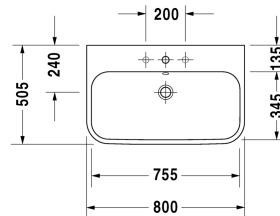

**Happy D.2 Washbasin, furniture washbasin # 2318800000 / 2318800030 / 2318800060**

| < 800 mm > |

6365 Happy D.2

Washbasin, furniture washbasin	Dimension	Weight	Order number
with overflow, with tap platform, overflow clip chrome included, 800 mm			
<b>Colors</b>			
00 White Alpin			
<b>Variant</b>			
●	800 x 505 mm	25,900 kg	2318800000
● ● ●	800 x 505 mm	25,900 kg	2318800030
☒	800 x 505 mm	25,900 kg	2318800060
Sanitary ceramics with the special WonderGliss surface finish will remain clean and attractive-looking for a long time to come. When ordering WonderGliss please add a "1" as eleventh digit to the model number.			
<b>Accessory</b>			
Design Siphon		1,500 kg	005036
Space saving siphon	1 1/4" mm	0,400 kg	005073
Space saving siphon	1 1/4" mm	0,400 kg	005076
<b>Suitable products</b>			
Vanity unit wall-mounted 2 drawers, upper drawer including cut-out for siphon and siphon cover, for Happy D.2 # 231880 (not ground), 775 x 480 mm	775 x 480 mm		H26365
Metal console height adjustable +50 mm, chrome, for washbasin # 231880,			003077

Happy D.2 Washbasin, furniture washbasin # 2318800000 /  
2318800030 / 2318800060

|< 800 mm >|

Vanity unit floor-standing 2 drawers, upper drawer including  
cut-out for siphon and siphon cover, for Happy D.2 # 231880 775 x 480 mm  
(not ground), 775 x 480 mm

H26373

*All drawings contain the necessary measurements which are subject to standard tolerances. They are stated in mm and are non-binding.  
Exact measurements, in particular for customised installation scenarios, can only be taken from the finished ceramic piece.*